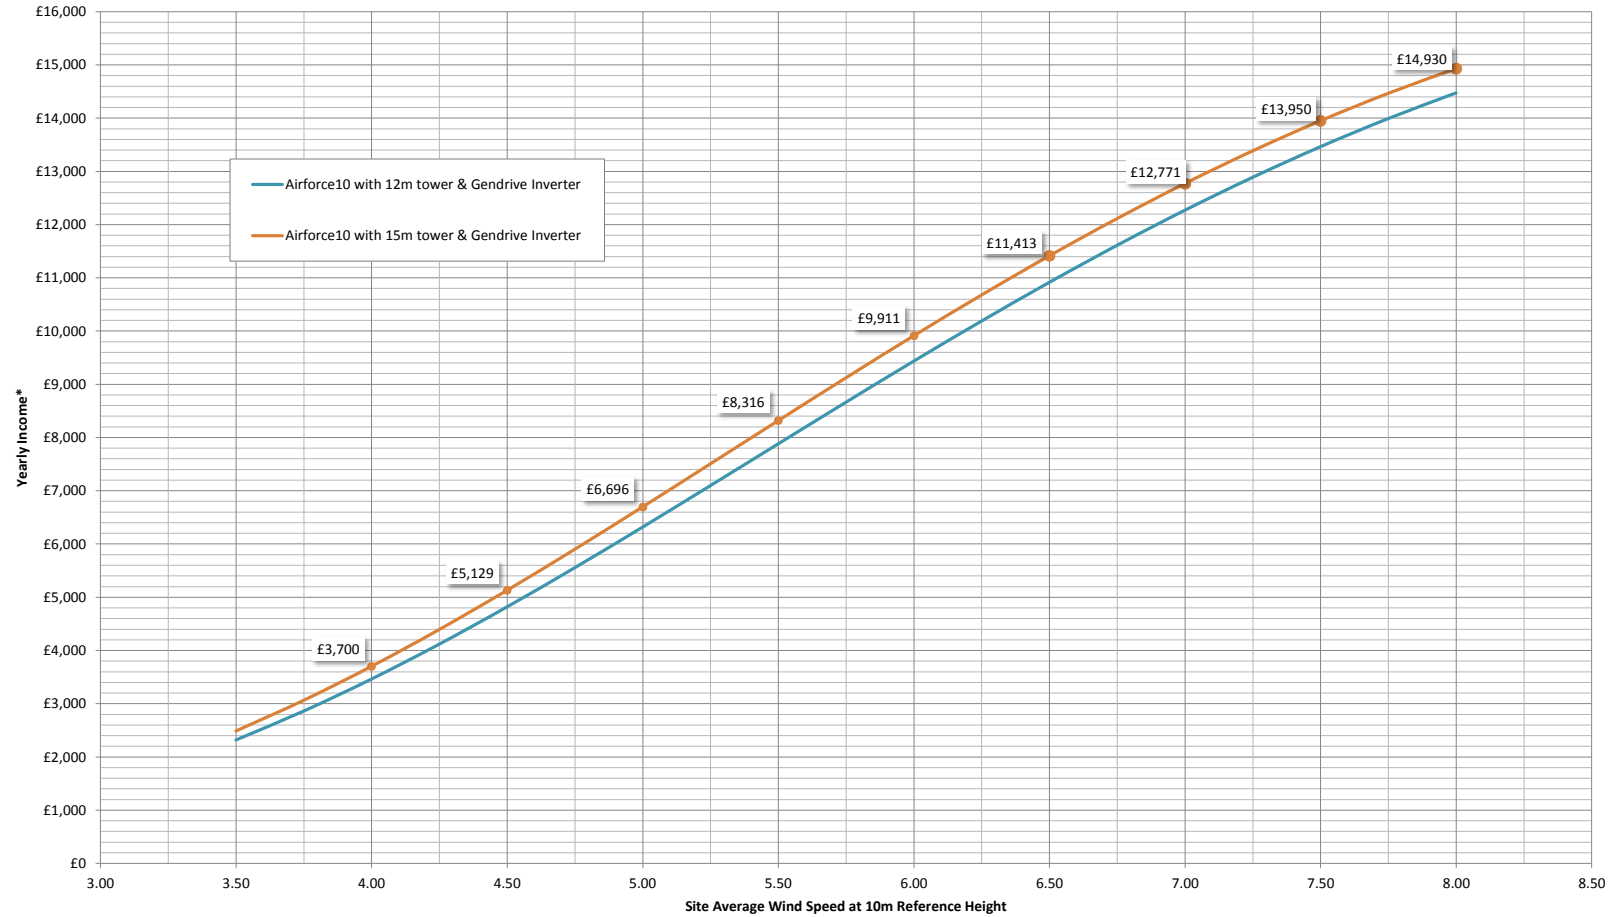

**Airforce 10 - Predicted Income Pa.**  
**\*(Based on 31p per unit FITs & unit sale combined)**

Note!

This information is intended as guide only and is not a guarantee of turbine performance.